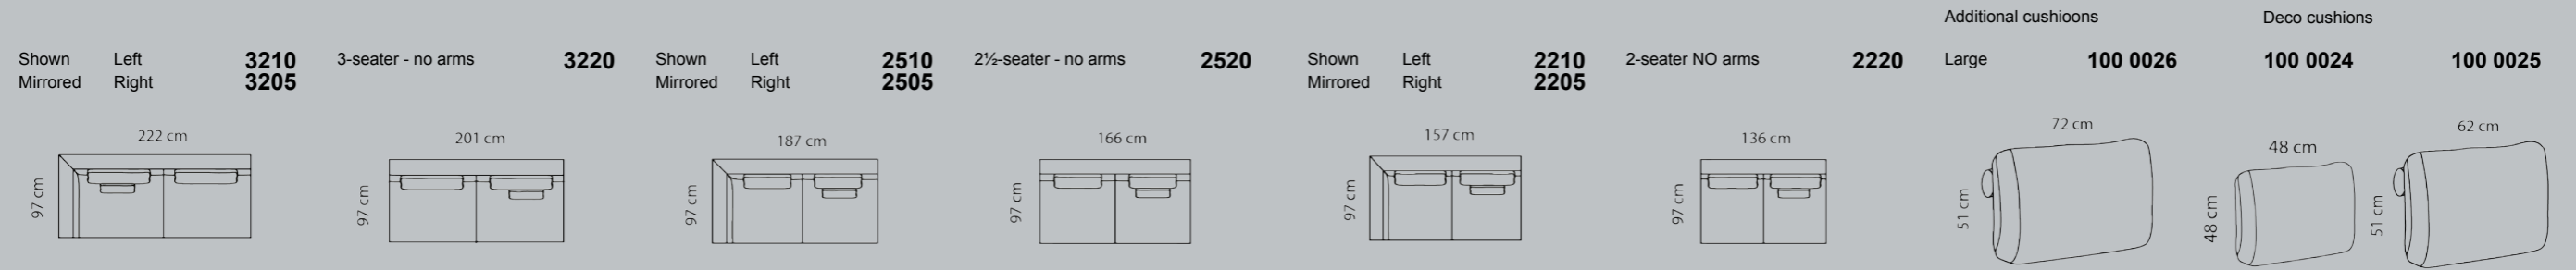

# DIMENSIONS

# COMBINATIONS

SAVA

Price group	3-seater			2½-seater			2-seater			Foot rest			Corner			Open-end Large			Open-end Small			Chaiselong		
	M3: 1,37	Metal legs		M3: 1,17	Metal legs		M3: 1,01	Metal legs		M3: 0,25	Metal legs		M3: 0,55	Metal legs		M3: 1,44	Metal legs		M3: 1,30	Metal legs		M3: 1,03	Metal legs	
	Brushed	Black	Oak	Brushed	Black	Oak	Brushed	Black	Oak	Brushed	Black	Oak	Brushed	Black	Oak	Brushed	Black	Oak	Brushed	Black	Oak	Brushed	Black	Oak
1	.....																							
2	.....																							
3	.....																							
4	.....																							
5	.....																							
Eton w. Split	.....																							
Eton	.....																							
Savoy w. split	.....																							
Savoy / Elegance	.....																							
Century	.....																							
Waldorf	.....																							
Vintage	.....																							
Pullman	.....																							
Boxes of legs incl.	2		2		2		2		2		2		2		2		2		2		2		2	