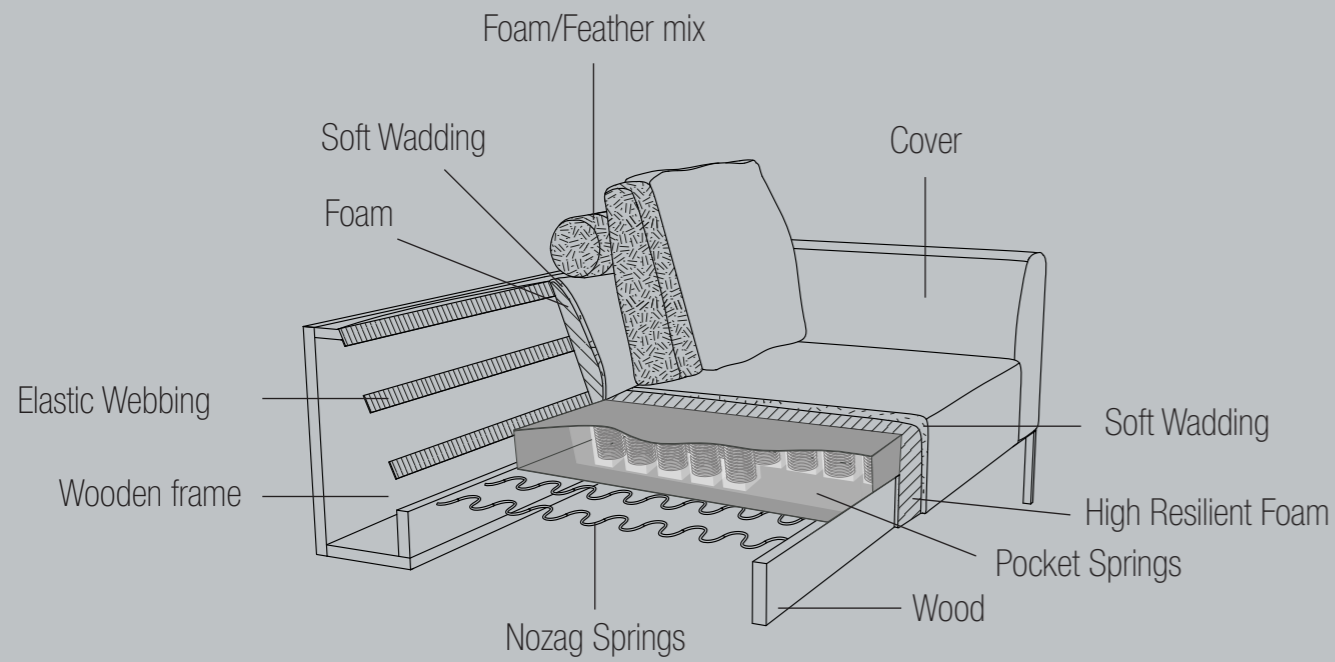

# COMFORT

# DIMENSIONS

# DESIGN ELEMENTS

20 Modules  
Available in fabric and leather

# LEGS

Sava is an exclusive modular stand-alone sofa system, that is designed with perfect proportions and superior comfort in mind. The modular system gives you endless opportunities for combinations of your choice.